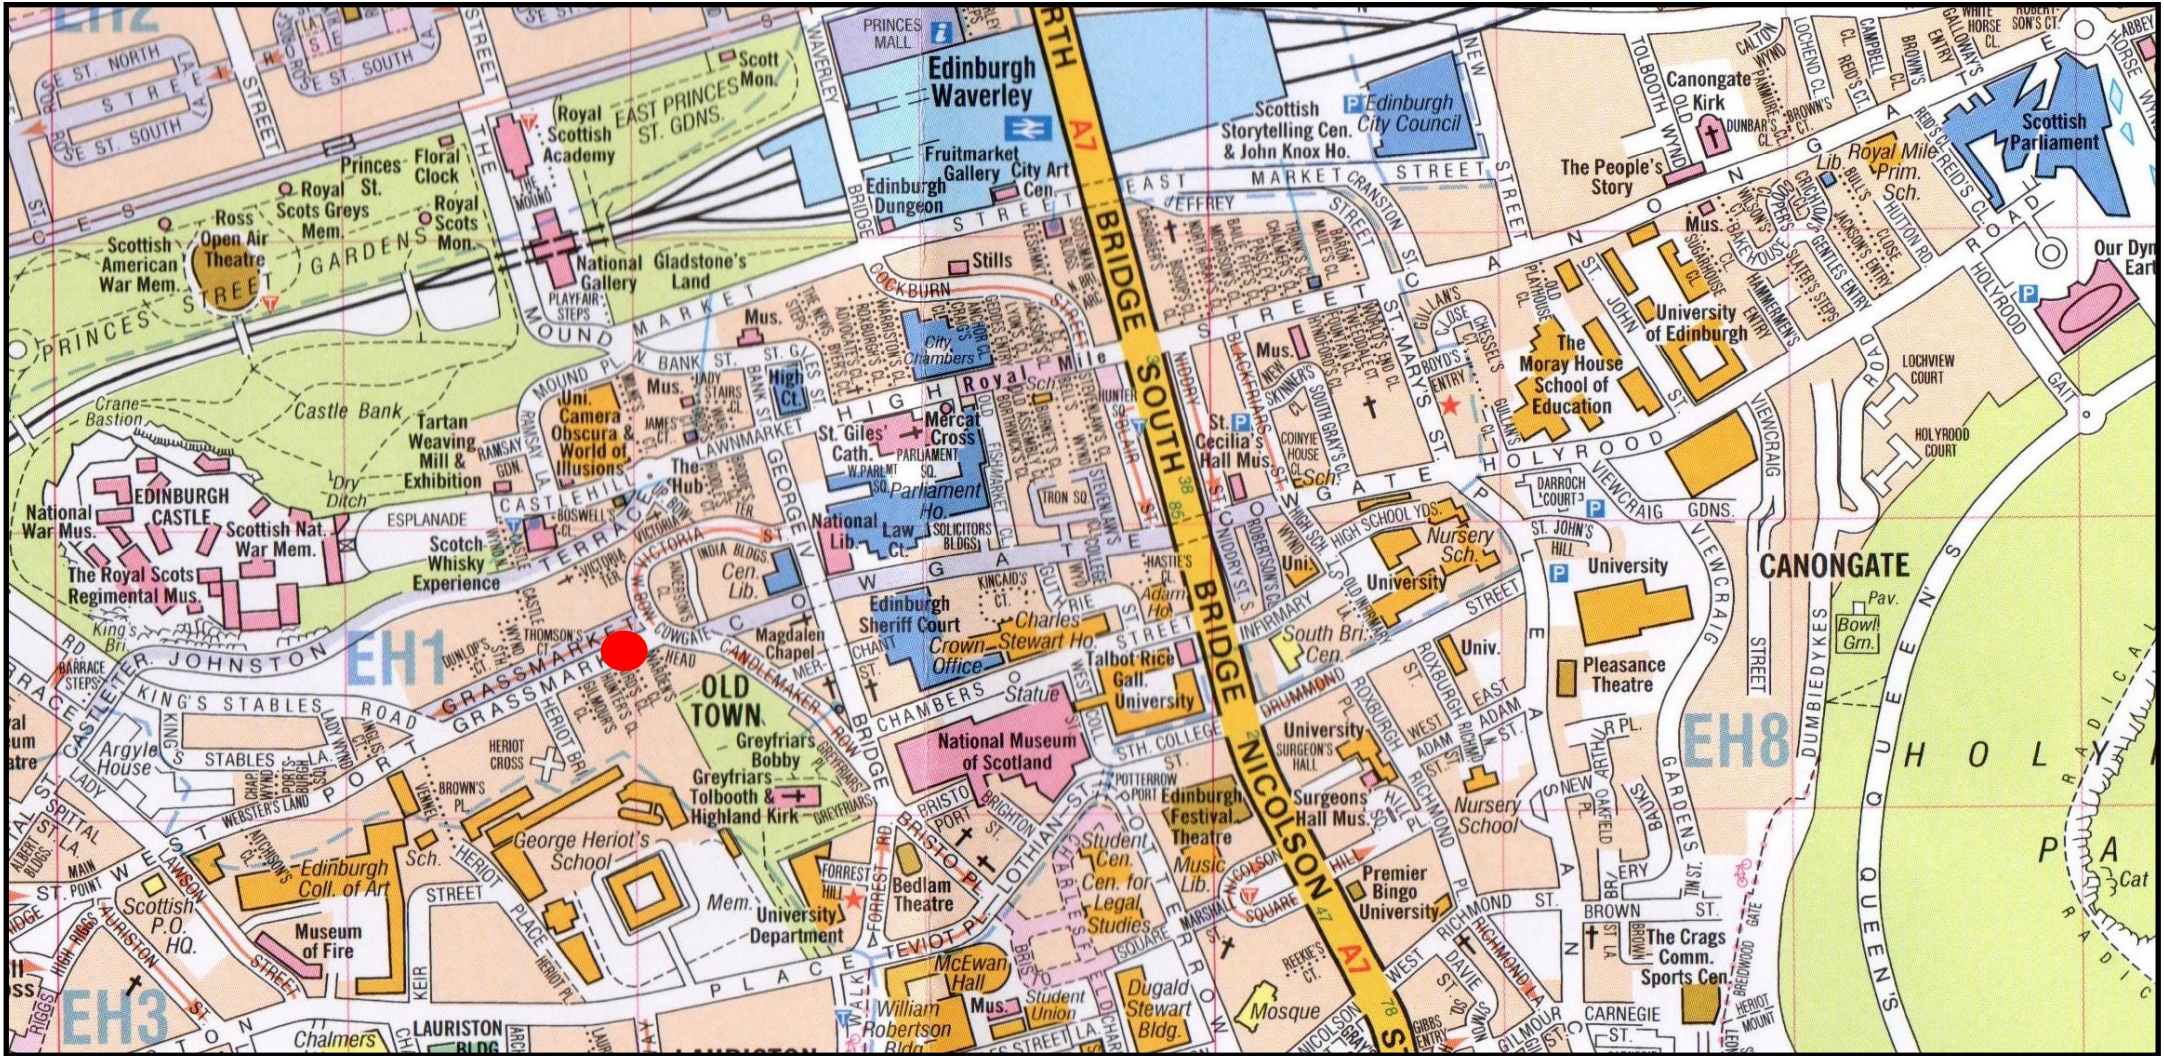

# EDINBURGH CITY CENTRE DISCOVERY TRAIL

● Starting point at the **GRASSMARKET HOTEL**

USE THIS MAP TO GUIDE YOU AROUND THE CITY